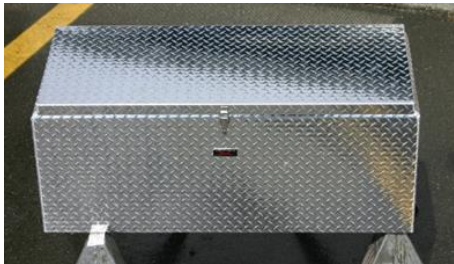

LIFETIMER *Boats*

STANDARD TOOL BOXES

	<u>RETAIL PRICE</u>
Classic I (16"x16Hx48") one lid	\$ 630.00
Classic II (16"x18"Hx48") one lid	\$ 650.00
Large (20"x21 1/2"Hx48") one lid	\$ 705.00
Ex-Large (20"x21 1/2"Hx60") one lid	\$ 800.00
Dual Paddle Latch (20"x20"Hx59") one lid	\$ 1060.00
Monster (30"x21 1/2"Hx60") one lid	\$ 1015.00
Suspended Box with clearance under	P.O.R
Notch front box corners for short box trucks	\$ 150.00

OPTIONS

Fixed Tool Tray	\$POR
Sliding Tool Tray	\$POR
Legs 2"H	\$ 38.00
Legs 4"H	\$ 42.50

CONTRACTOR BOXES

	<u>RETAIL PRICE</u>
6'6" - Single Door	\$ 1265.00

does not include installation

DIESEL FUEL TANKS

	<u>RETAIL PRICE</u>
Diesel Tidy Tank c/w tool box	\$ 1700.00
GPI Aluminum gear pump, 15 gpm, 12 volt	\$ 760.00
Installation	\$ 300.00
Alteration for short box (Dodge & Ford)	\$ 150.00

OD (22"x20"Hx60") storage (22"x9"Hx40")