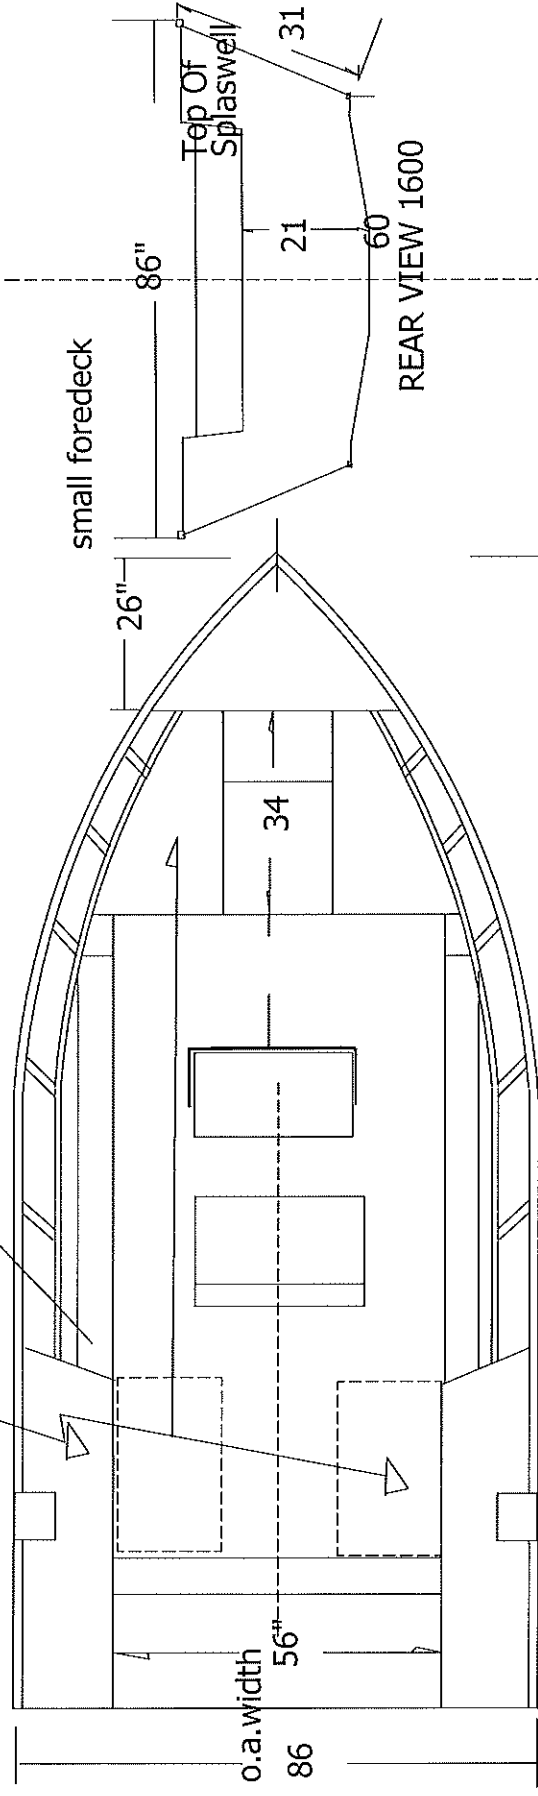

FOAM FLOTATION Locking Rod pockets [OPTIONAL]

16

SECTION A
OPTIONAL Foredeck

FRONT VIEW SECTION A FORWARD

1600 CENTER CONSOLE
OUTBOARD SPLASHWELL MODEL

LIFETIMER
3/8"=1'
OCT/19